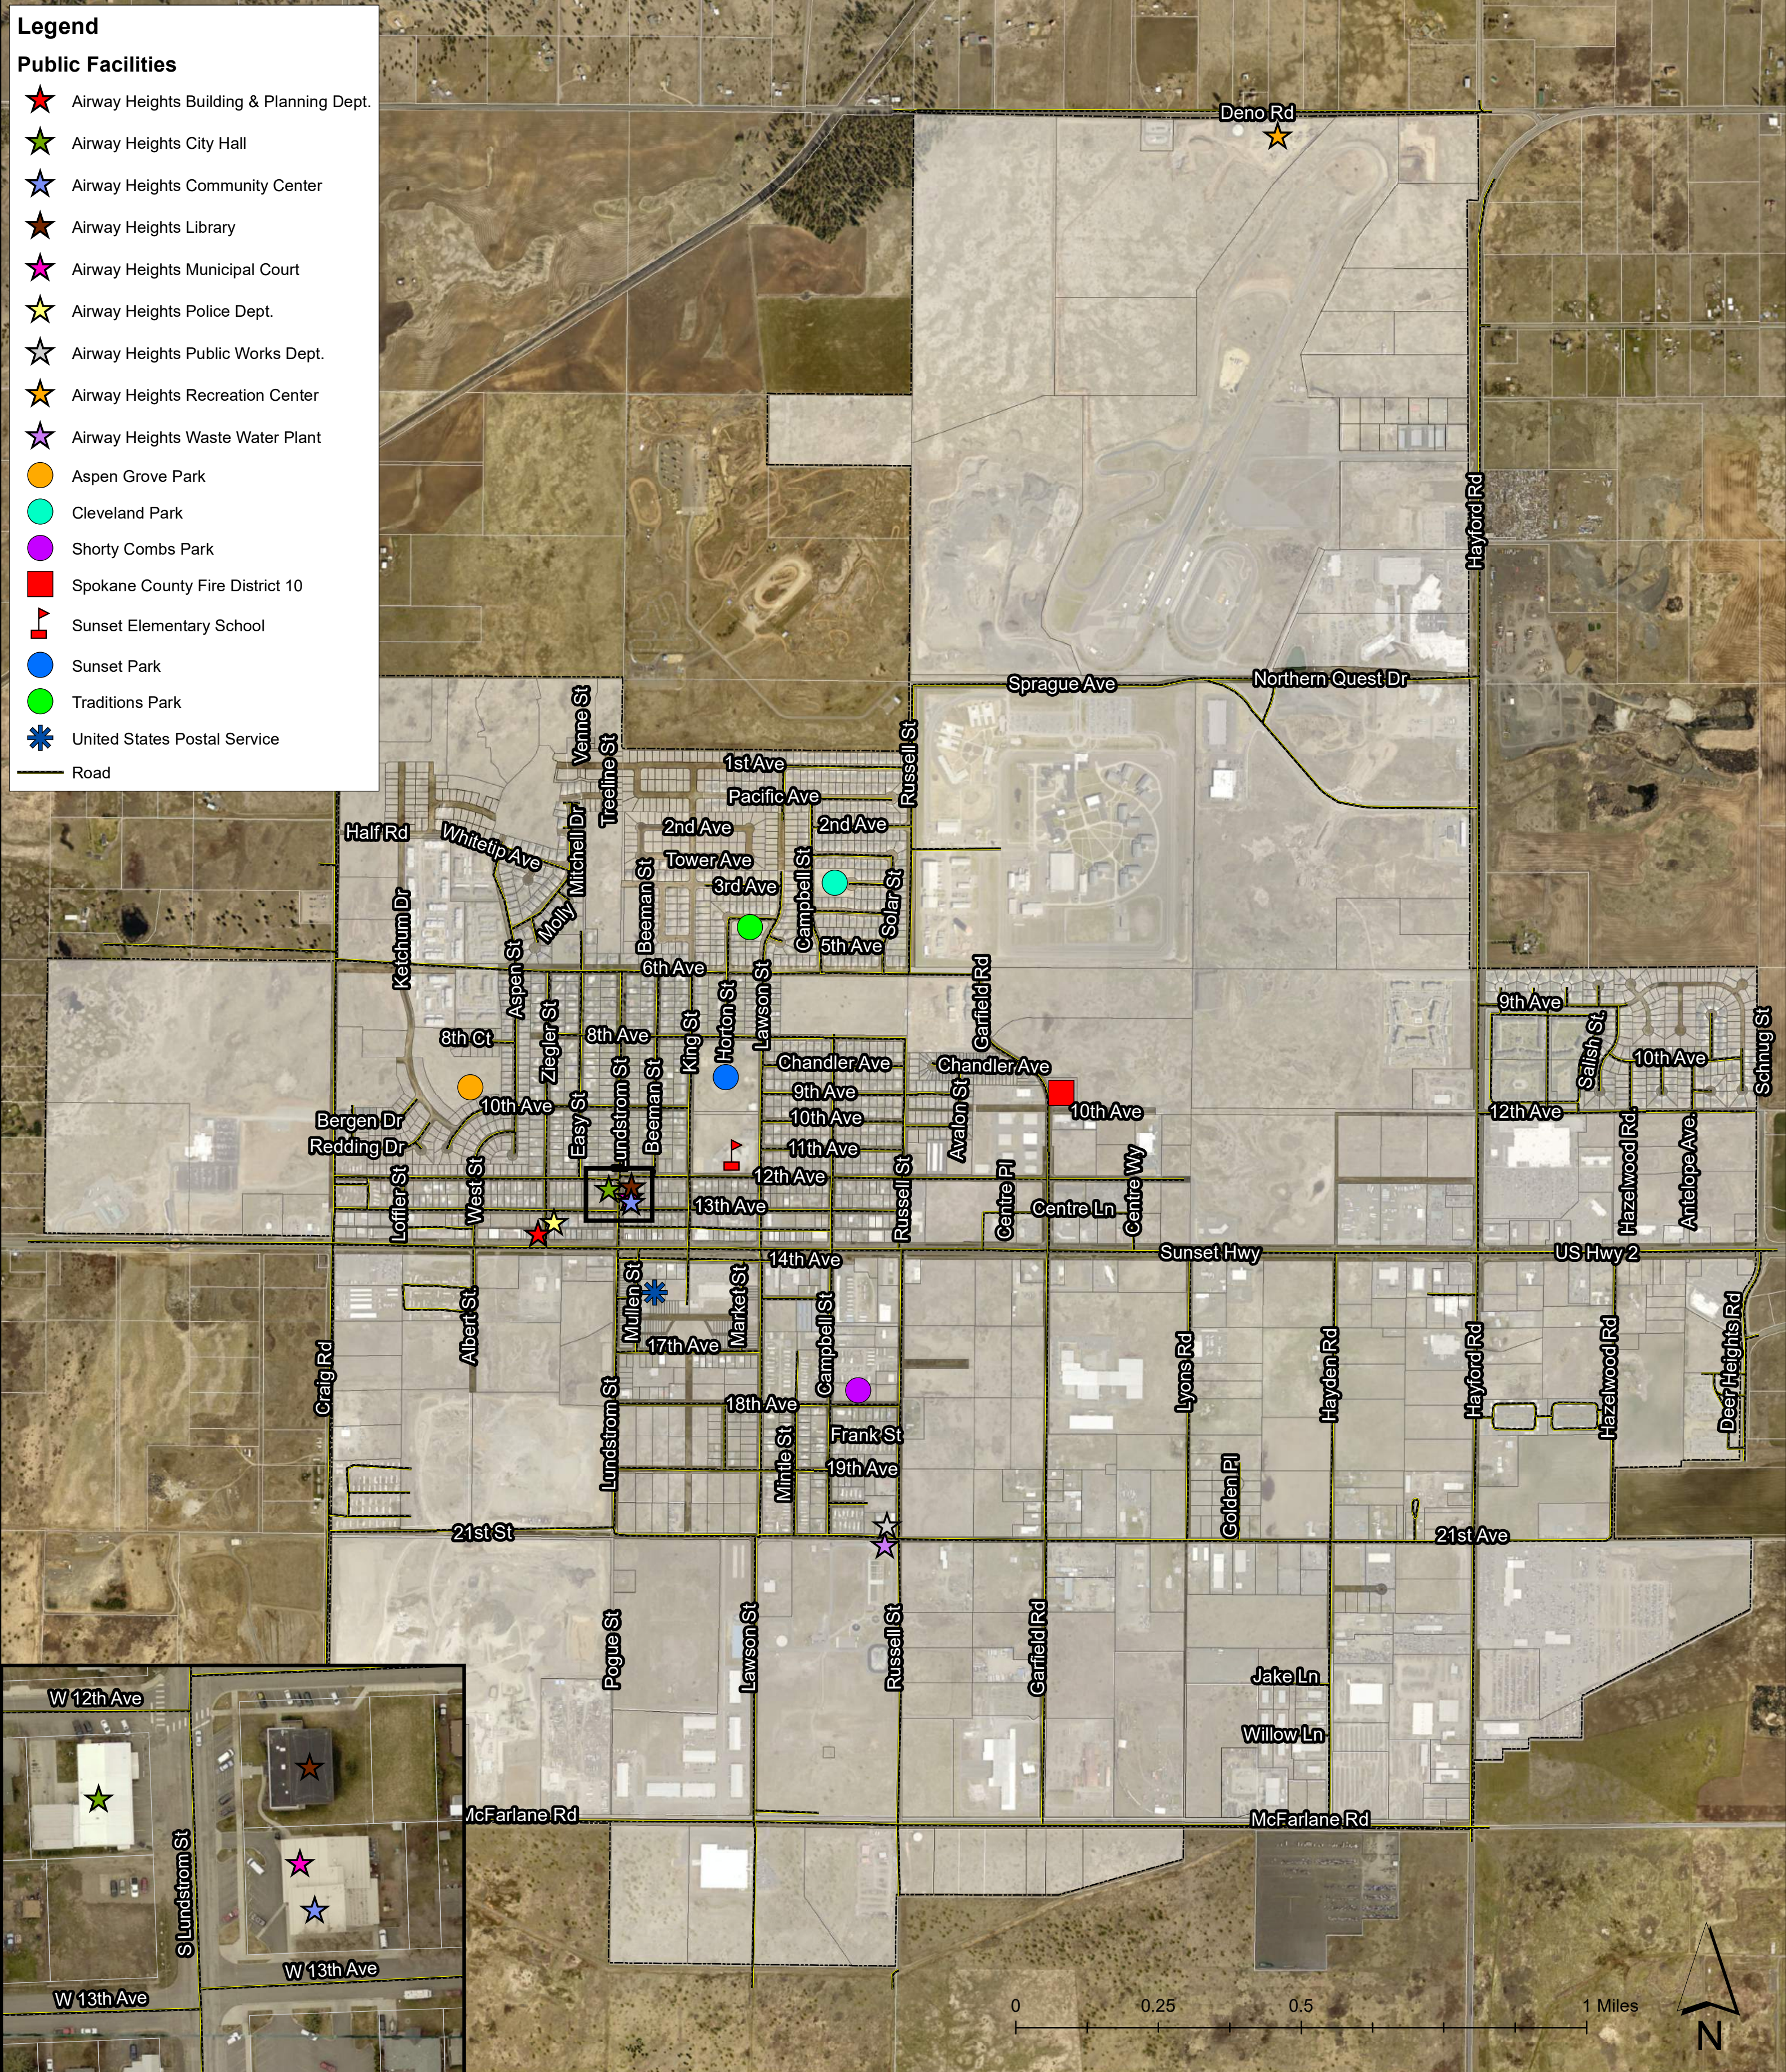

Legend

Public Facilities

- ★ Airway Heights Building & Planning Dept.
- ★ Airway Heights City Hall
- ★ Airway Heights Community Center
- ★ Airway Heights Library
- ★ Airway Heights Municipal Court
- ★ Airway Heights Police Dept.
- ★ Airway Heights Public Works Dept.
- ★ Airway Heights Recreation Center
- ★ Airway Heights Waste Water Plant
- Aspen Grove Park
- Cleveland Park
- Shorty Combs Park
- Spokane County Fire District 10
- ▴ Sunset Elementary School
- Sunset Park
- Traditions Park
- ★ United States Postal Service
- Road

City of Airway Heights

Roads and Public Facilities

Map Produced: December 2020, City of Airway Heights Planning Department

This map was published by the City of Airway Heights Planning Department as a general planning tool. Due to the differing quality of source documents, the Department is not responsible for errors or omissions, with no warranties accompanying use of this material. Please contact the Planning Department for further information.