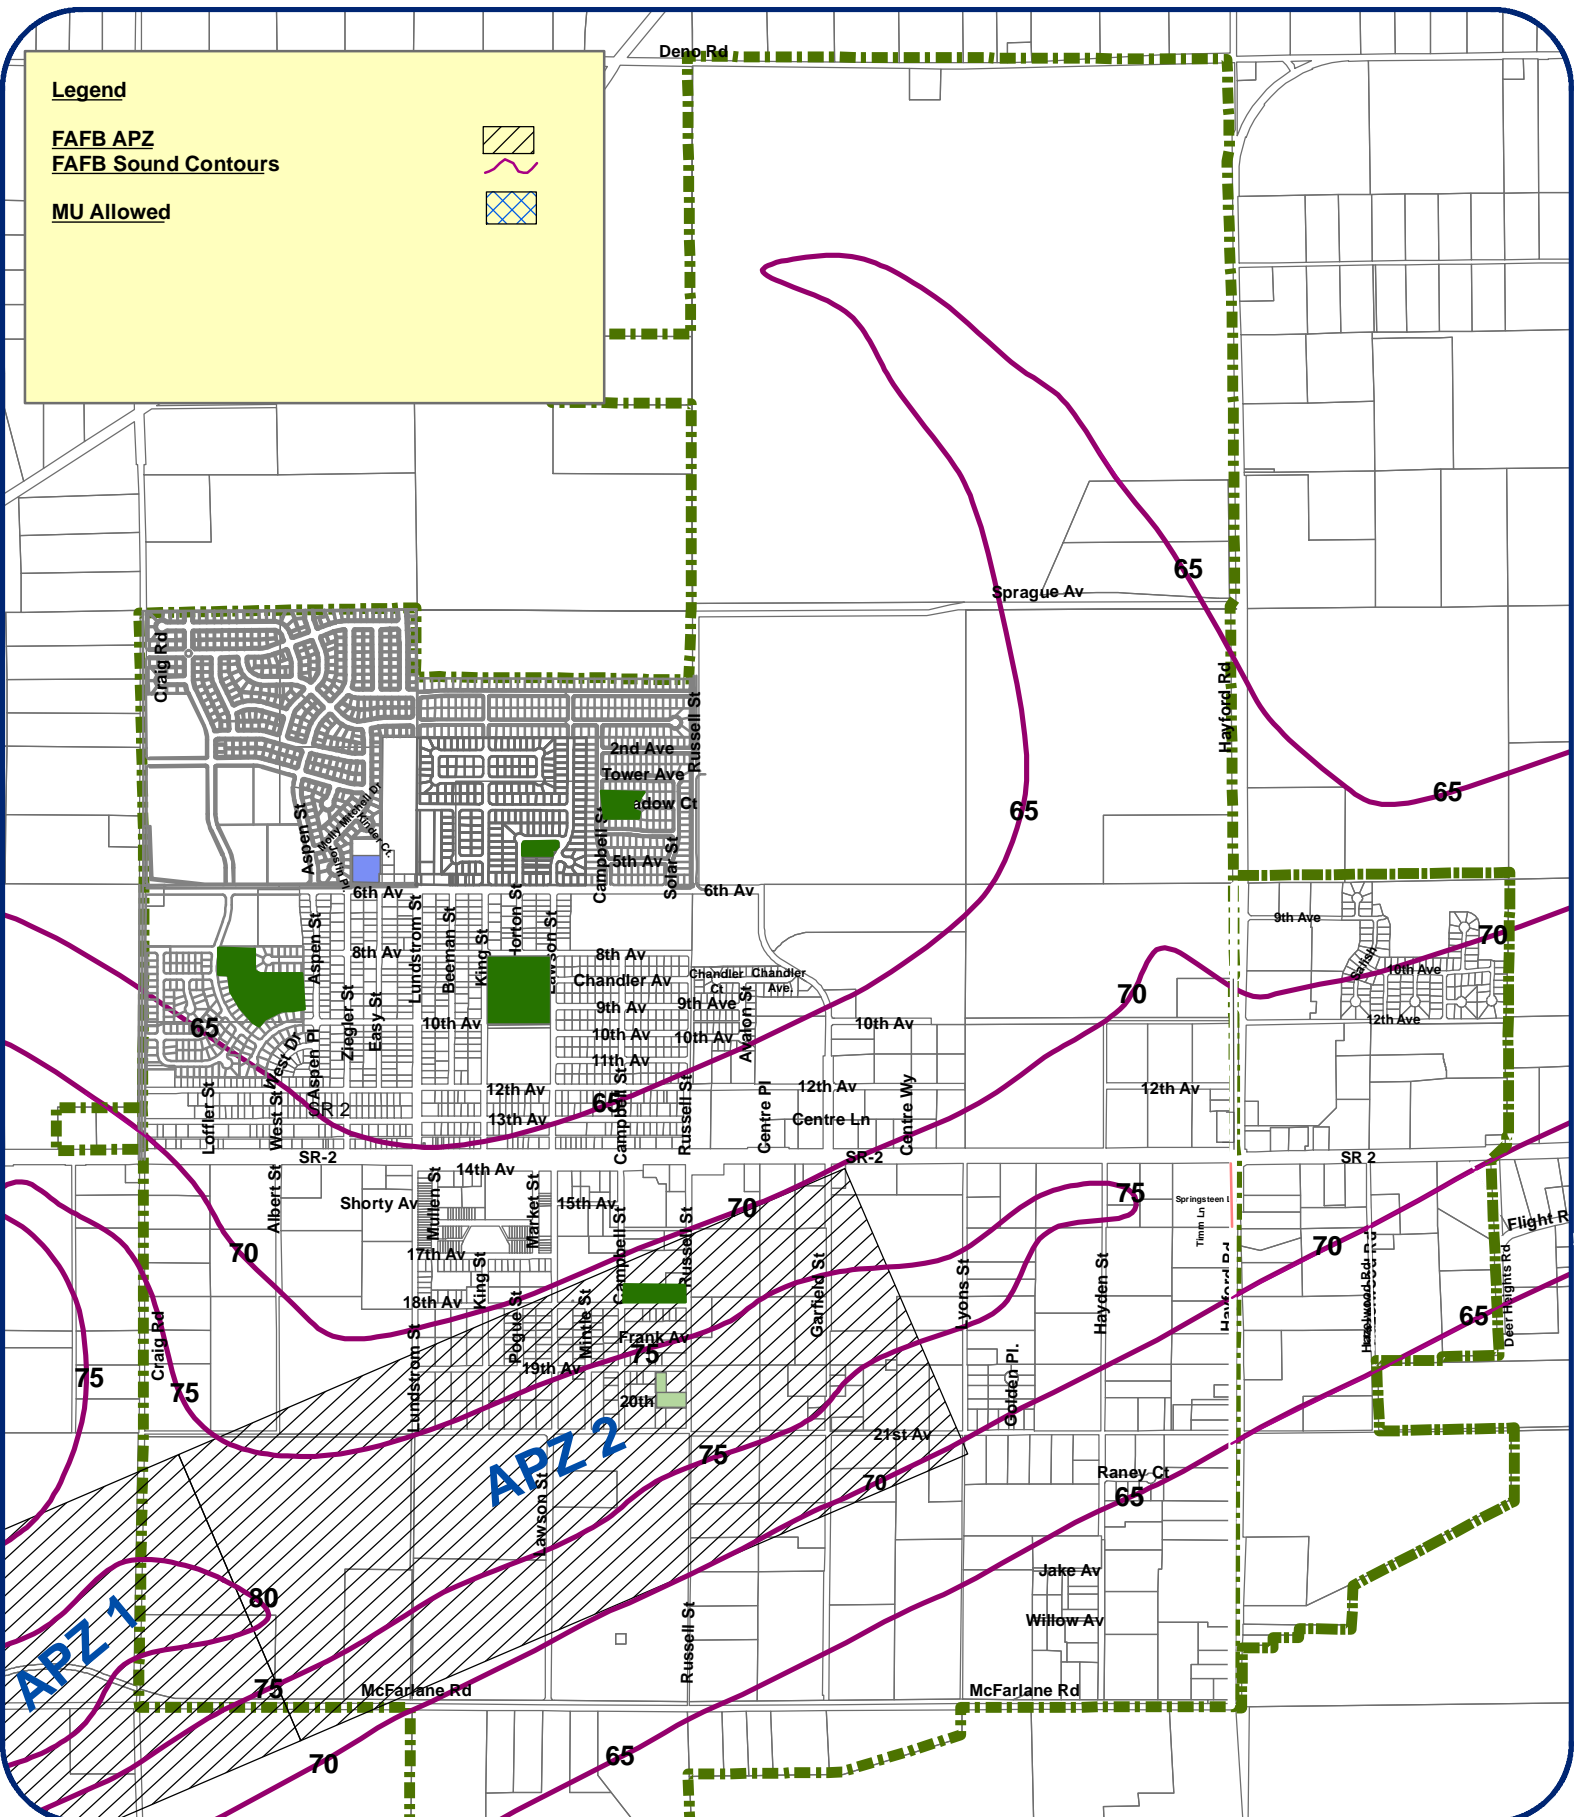

**Legend**

**FAFB APZ**  
**FAFB Sound Contours**  
**MU Allowed**

July, 2011

**City of Airway Heights**  
**APZ & Sound Contours**  
**Impacting Airway Heights**  
Source: Airway Heights GIS

Information displayed on this map was compiled from various sources and may not have been verified and should not be used to determine actual boundaries. This information should be used for planning purposes only