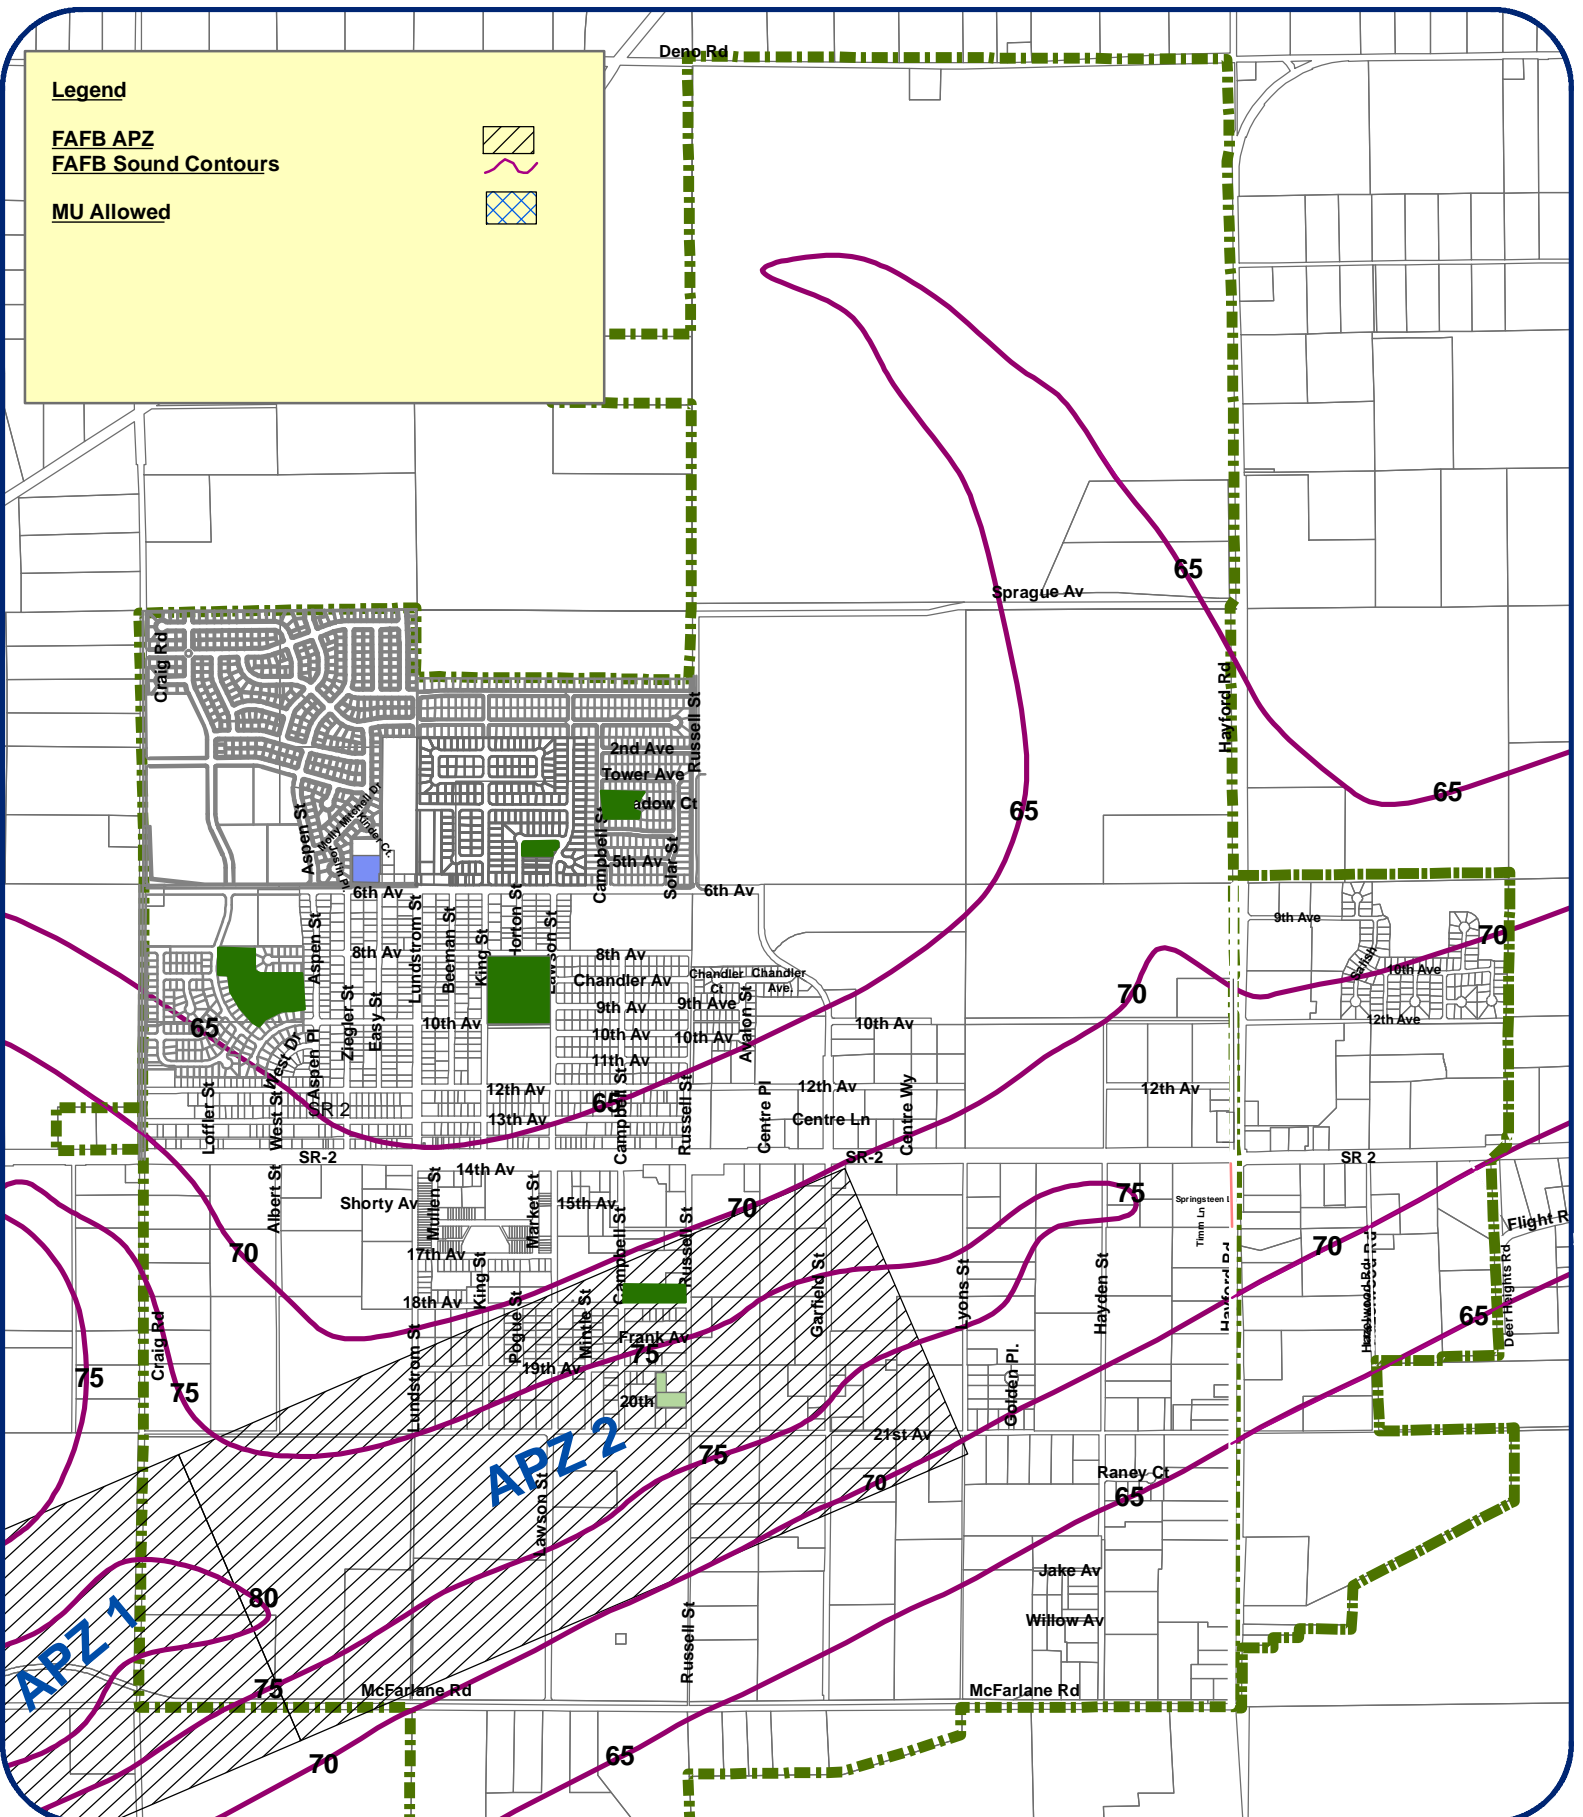

Legend

FAFB APZ
FAFB Sound Contours
MU Allowed

July, 2011

City of Airway Heights
APZ & Sound Contours
Impacting Airway Heights
Source: Airway Heights GIS

Information displayed on this map was compiled from various sources and may not have been verified and should not be used to determine actual boundaries. This information should be used for planning purposes only