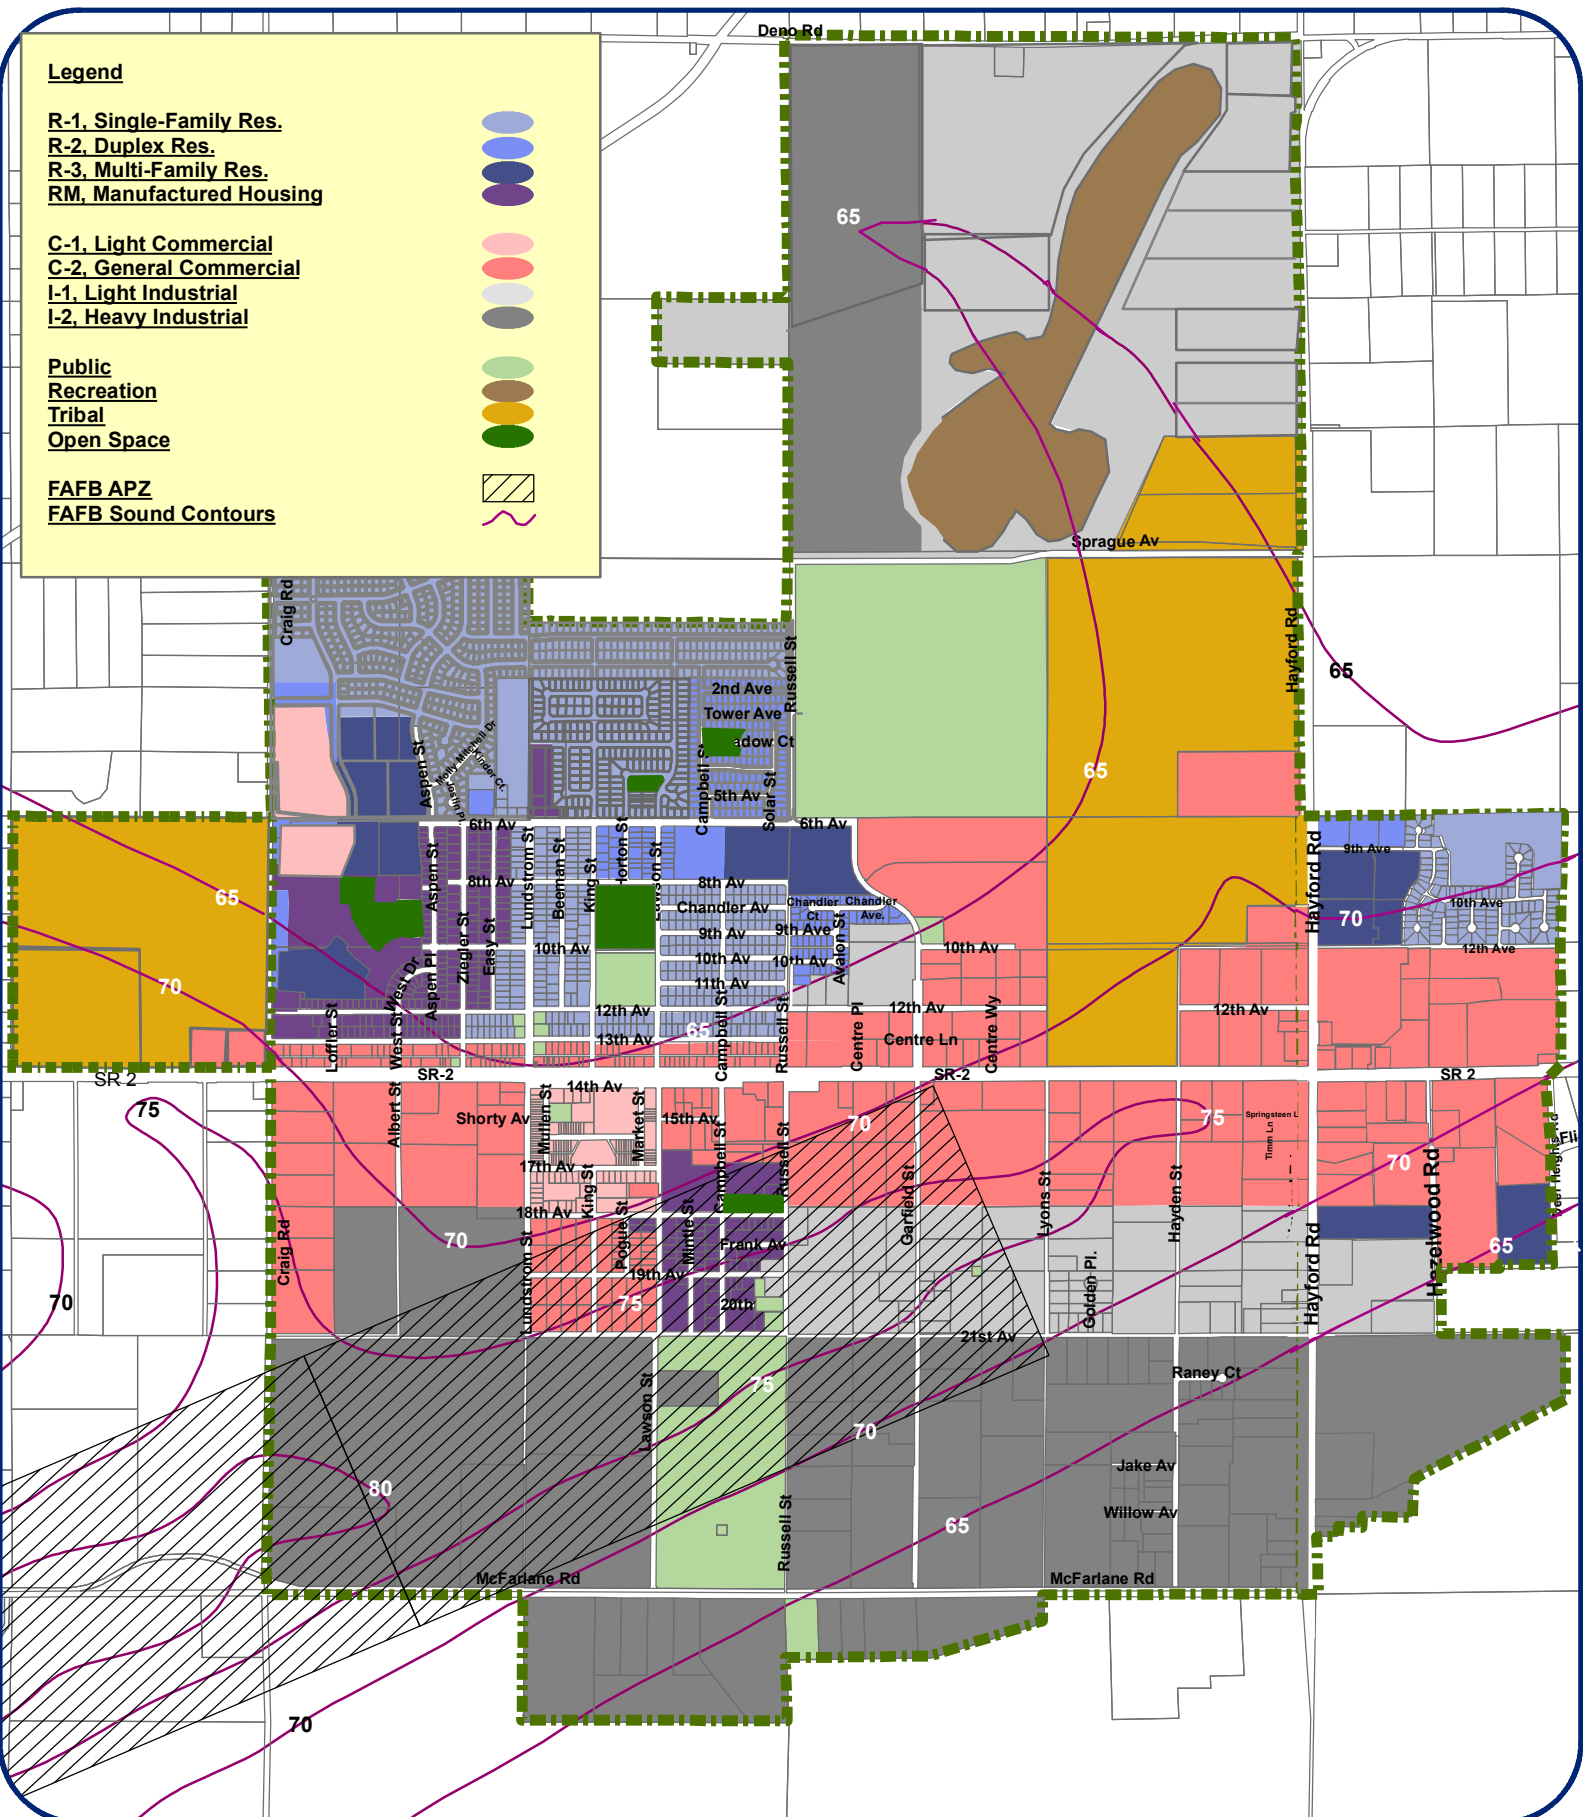

Legend

R-1, Single-Family Res.
R-2, Duplex Res.
R-3, Multi-Family Res.
RM, Manufactured Housing

C-1, Light Commercial
C-2, General Commercial
I-1, Light Industrial
I-2, Heavy Industrial

Public Recreation
Tribal
Open Space

FAFB APZ
FAFB Sound Contours

December, 2013

City of Airway Heights
2016
Zoning Map

Information displayed on this map was compiled from various sources and may not have been verified and should not be used to determine actual boundaries. This information should be used for planning purposes only

Source: Airway Heights GIS